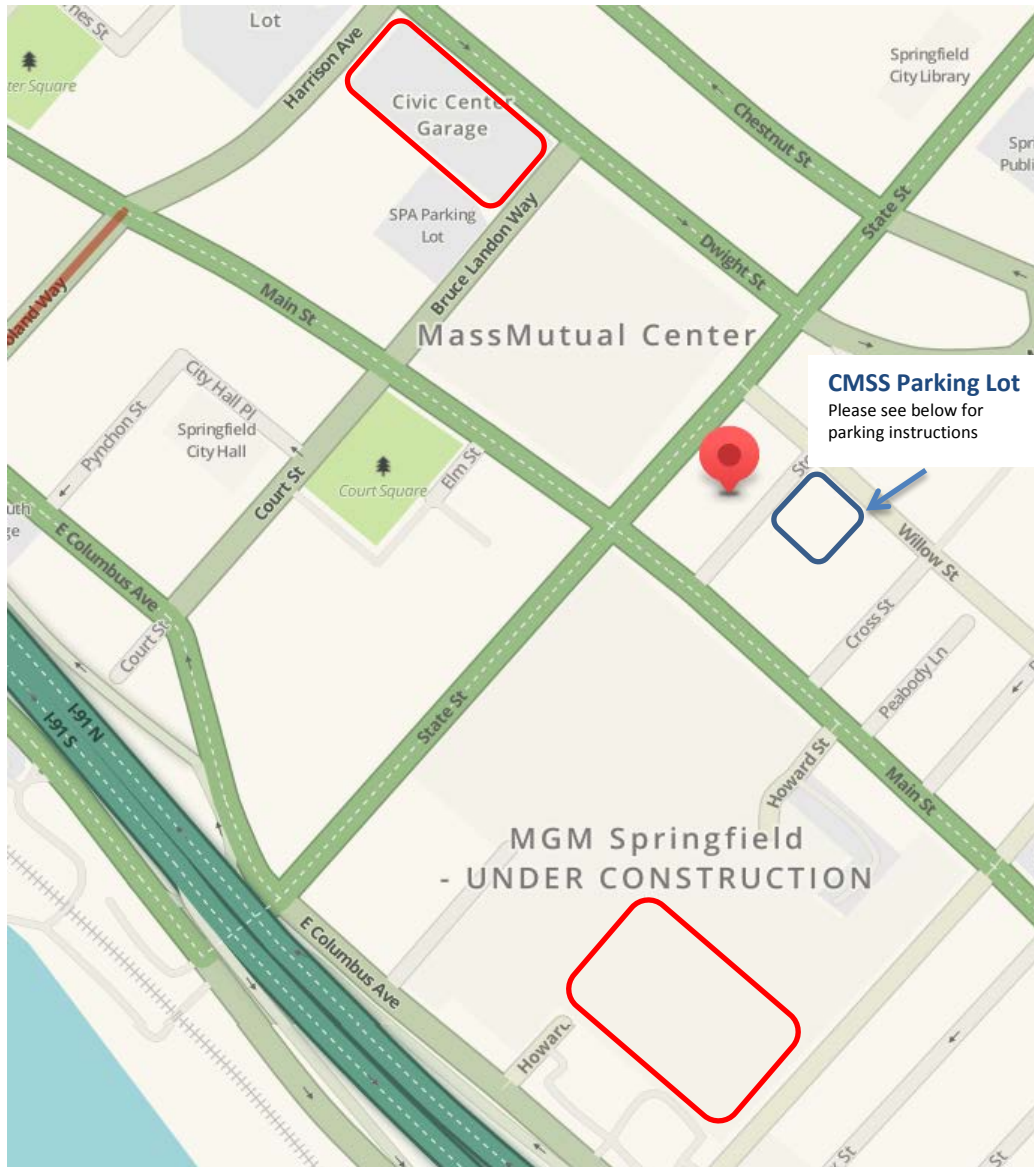

The Public Health Institute of Western MA (**PHIWM**) is located on the 4th floor at the Community Music School of Springfield (**CMSS**). The office address is 127 State St, but our entrance is on Stockbridge Street (marked w/red icon on map) across from playground. Please check in with CMSS reception desk when you arrive.

Driving Directions

For driving directions, please use Stockbridge and Willow Street when using GPS.

CMSS Parking Lot

The parking lot is on the corner of Willow and Stockbridge Street. PHIWM has seven assigned spaces available for use adjacent to the back fence labeled Partners for a Healthier Community.

Street Parking

Metered parking is available on Stockbridge Street (1 hour), Crossett Lane (1 hour) and State Street (2 hours).

Parking Garages

The closest parking garages are at the MassMutual Civic Center and MGM Springfield. MassMutual Civic Center garage is accessible via Harrison Avenue or Bruce Landon Way and is \$3.50/hour. The MGM Springfield garage can be accessed either through E. Columbus Avenue or State Street and is free.