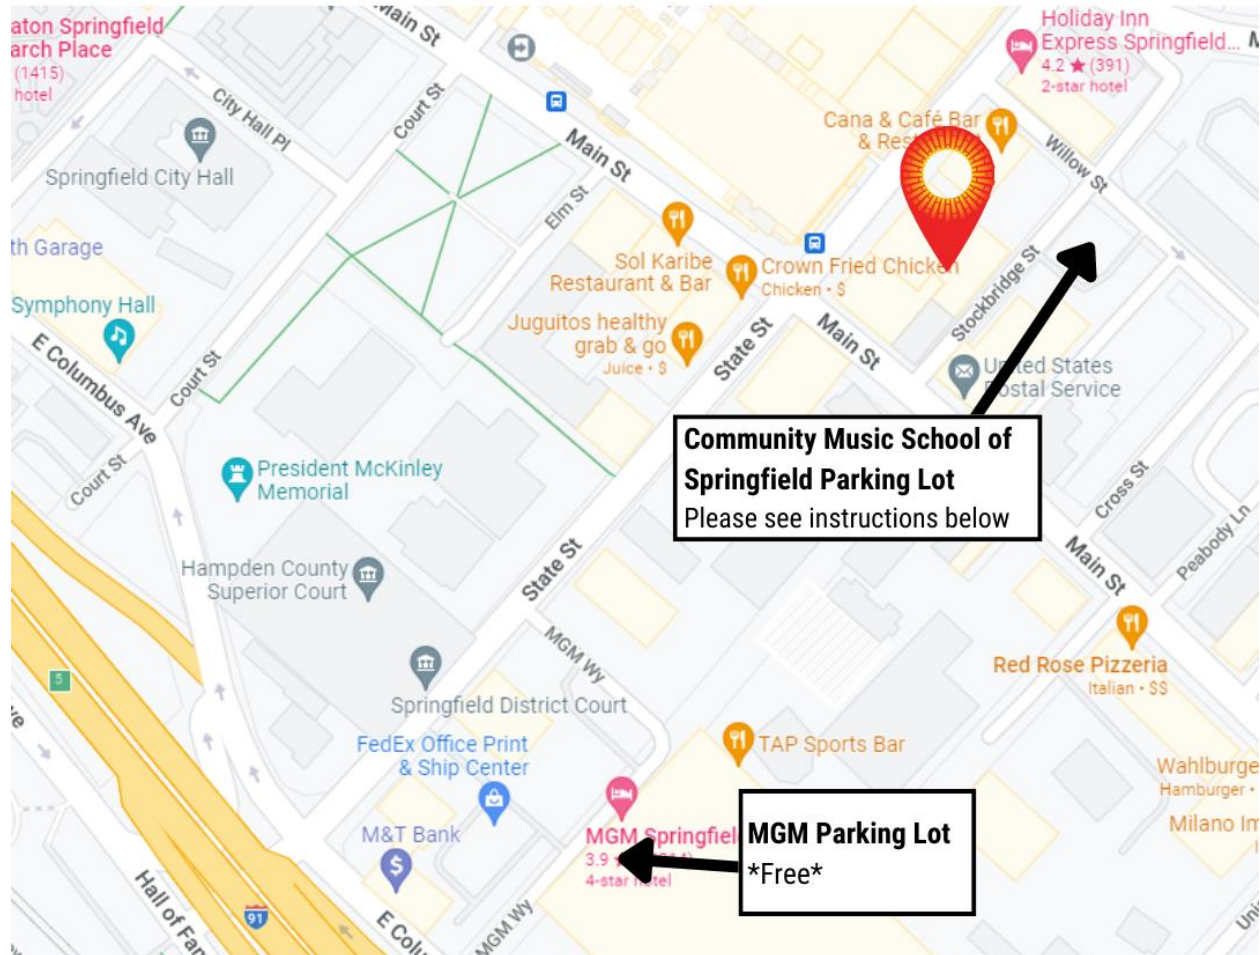

The Public Health Institute of Western MA (**PHIWM**) is located on the 4th floor at the Community Music School of Springfield (**CMSS**). The office address is 127 State St (marked w/**red icon** on map), but our entrance is on Stockbridge Street across from playground. Please check in with CMSS reception desk when you arrive.

Driving Directions

For driving directions, please use Stockbridge and Willow Street when using GPS.

CMSS Parking Lot

The parking lot is on the corner of Willow and Stockbridge Street. PHIWM has four assigned spaces available for use adjacent to the back fence labeled 'Partners for a Healthier Community'.

Street Parking

Metered parking is available on Stockbridge Street (1 hour), Crossett Lane (1 hour) and State Street (2 hours).

Parking Garages

The closest parking garage is MGM Springfield. The MGM Springfield garage can be accessed either through E. Columbus Avenue or State Street and is free.